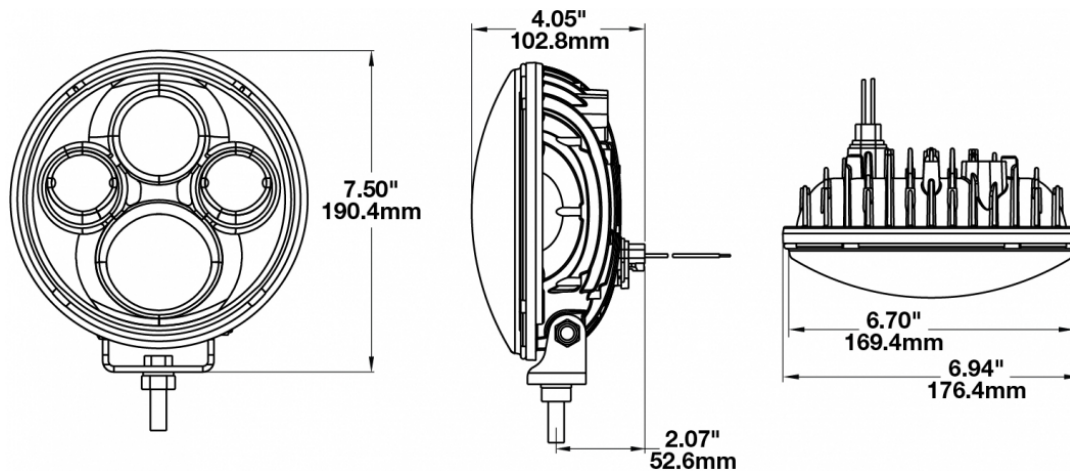

LED Off Road Truck Lights - Model TS4000

PRODUCT INFORMATION

Description	12-24V ECE LED High Beam with Chrome Inner Bezel & Pedestal Mount - 2 Light Kit
Height	177.80 mm / 7 in
Width	177.80 mm / 7 in
Depth	99.06 mm / 3.9 in
Shape	Round
Outer Lens Material	Polycarbonate
Outer Lens Color	Clear
Housing Material	Aluminum
Housing Color	Black
Bezel Color	Chrome
Mounting Hardware Description	(x1) 3/8"-16 x UNC
Mounting Type	U Bracket
Minimum Operating Temperature	-40 °C / -40 °F
Maximum Operating Temperature	65 °C / 149 °F
Connector or Wiring	Integral Deutsch DT04-2P
Mating Connector	DT06-2S
Product Weight	6.40 lbs / 2.9 kgs
Shipping Weight	7.20 lbs / 3.27 kgs

PRODUCT DIMENSIONS

ELECTRICAL SPECIFICATIONS

Input Voltage	12-24V DC
Operating Voltage	9-32V DC
Black Wire	Ground
Red Wire	Positive
Current Draw	5.97A @ 12V DC 2.54A @ 24V DC

REGULATORY STANDARDS COMPLIANCE

PHOTOMETRIC SPECIFICATIONS

Raw Lumen Output	6,450 (High Beam)
Effective Lumen Output	2,400 (High Beam)
Candela Output	133,000
Nominal LED Color Temperature	5000 K
Beam Pattern(s)	Forward Lighting - Driving Forward Lighting - High Beam (ECE)