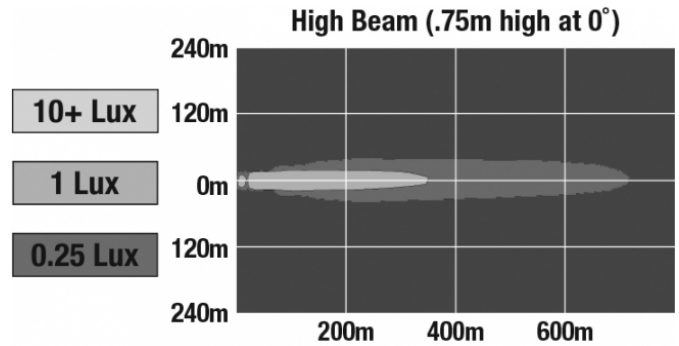

LED Off Road Truck Lights - Model TS4000

PRODUCT INFORMATION

Description	12-24V ECE LED High Beam with Chrome Inner Bezel & Pedestal Mount - 2 Light Kit
Height	177.80 mm / 7 in
Width	177.80 mm / 7 in
Depth	99.06 mm / 3.9 in
Shape	Round
Outer Lens Material	Polycarbonate
Outer Lens Color	Clear
Housing Material	Aluminum
Housing Color	Black
Bezel Color	Chrome
Mounting Hardware Description	(x1) 3/8"-16 x UNC
Mounting Type	U Bracket
Minimum Operating Temperature	-40 °C / -40 °F
Maximum Operating Temperature	65 °C / 149 °F
Connector or Wiring	Integral Deutsch DT04-2P
Mating Connector	DT06-2S
Product Weight	6.40 lbs / 2.9 kgs
Shipping Weight	7.20 lbs / 3.27 kgs

PHOTOMETRIC SPECIFICATIONS

Raw Lumen Output	6,450 (High Beam)
Effective Lumen Output	2,400 (High Beam)
Candela Output	133,000
Nominal LED Color Temperature	5000 K
Beam Pattern(s)	Forward Lighting - Driving Forward Lighting - High Beam (ECE)